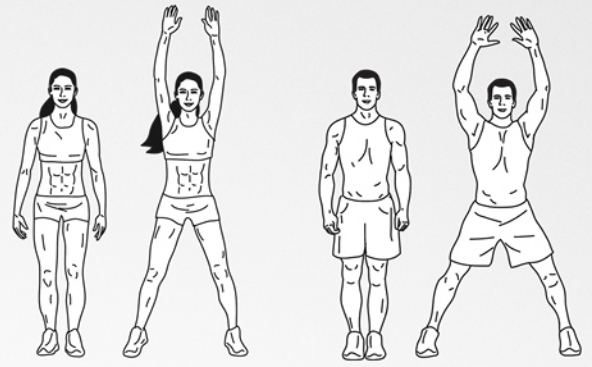

10,000

30-DAY CHALLENGE **JUMPING JACKS**

split total reps
into manageable sets

@ darebee.com

1 160 jumping jacks	2 180 jumping jacks	3 200 jumping jacks	4 100 jumping jacks	5 220 jumping jacks
6 240 jumping jacks	7 280 jumping jacks	8 100 jumping jacks	9 300 jumping jacks	10 320 jumping jacks
11 340 jumping jacks	12 100 jumping jacks	13 360 jumping jacks	14 380 jumping jacks	15 400 jumping jacks
16 100 jumping jacks	17 420 jumping jacks	18 440 jumping jacks	19 460 jumping jacks	20 100 jumping jacks
21 480 jumping jacks	22 500 jumping jacks	23 540 jumping jacks	24 100 jumping jacks	25 560 jumping jacks
26 580 jumping jacks	27 600 jumping jacks	28 100 jumping jacks	29 640 jumping jacks	30 700 jumping jacks