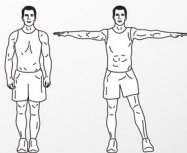

# FACTORY RESET

DAREBEE WORKOUT @ [darebee.com](https://darebee.com)

LEVEL I 3 sets LEVEL II 5 sets LEVEL III 7 sets REST up to 2 minutes

20 step jacks

20 side jacks

20 seal step jacks

20 step Ts