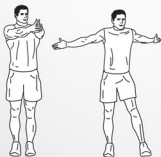

# FACTORY RESET

DAREBEE WORKOUT @ [darebee.com](https://darebee.com)

LEVEL I 3 sets LEVEL II 5 sets LEVEL III 7 sets REST up to 2 minutes

20 step jacks

20 side jacks

20 seal step jacks

20 step Ts