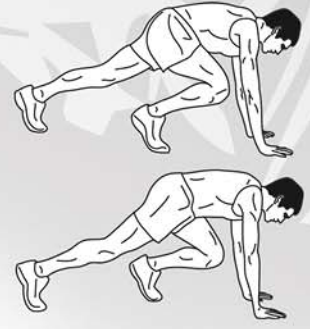

EVEREST

DAREBEE CHALLENGE - climb **8,848m** in 30 days

@ darebee.com

1 60 climbers	2 220 climbers	3 60 climbers	4 240 climbers	5 60 climbers
6 280 climbers	7 60 climbers	8 320 climbers	9 60 climbers	10 420 climbers
11 60 climbers	12 460 climbers	13 60 climbers	14 520 climbers	15 60 climbers
16 540 climbers	17 60 climbers	18 580 climbers	19 60 climbers	20 620 climbers
21 60 climbers	22 680 climbers	23 60 climbers	24 720 climbers	25 60 climbers
26 760 climbers	27 60 climbers	28 780 climbers	29 60 climbers	30 808 climbers